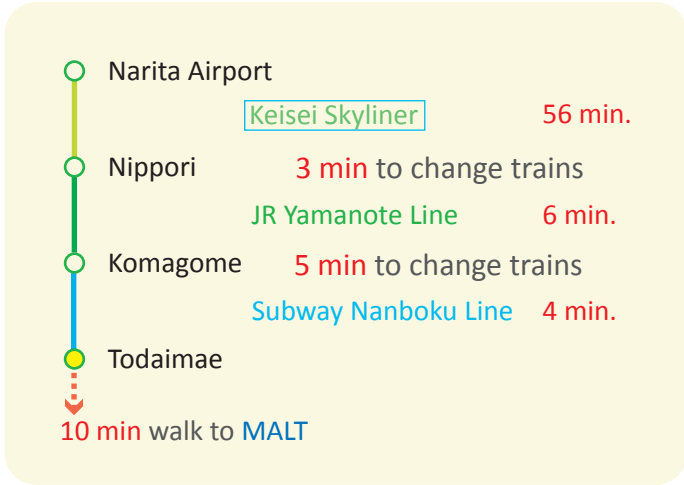

Access from Narita Airport

MALT, The University of Tokyo